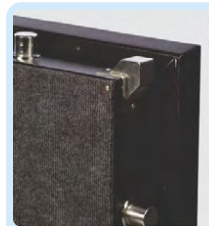

PLATINUM
SAFES

THE DIRECTOR

THEFT & FIRE PROTECTION

Extreme Locking Mechanisms to Protect

The Director provides superior protection against theft and fire. Combining maximum security with unique corner locking mechanism, inter-locking bolts and an automatic re-locking device for superior protection. This high quality safe is ideal for office and commercial applications.

Recommended
Cash Rating
\$30,000

1 Hour Fire Rating

Aus-made
Digital & Key Locks

Warranty. 5 Yr on Safe
Construction 2 Yr on Locks

THE DIRECTOR
THEFT & FIRE PROTECTION

Features

- ▶ Recommended cash rating \$30,000 (unsupported)
- ▶ Recommended 1 hour fire rating
- ▶ 35mm slab door with anti-drill hard plate behind lock
- ▶ Total body thickness 60mm
- ▶ Body and door featuring fire resistant mineral compound between the steel plate and the heavy duty fire wall
- ▶ Expanding fire seal gives extra protection in case of fire attack
- ▶ High security external ball bearing hinges
- ▶ Unique corner locking bolts designed for maximum security (Models 3,4,5)
- ▶ 32mm interlocking bolts, relocking device and anti-drill plates
- ▶ 3 way locking bolt mechanism (Models 2,3,4,5)
- ▶ Features adjustable shelves and cloth interior
- ▶ 2 x 16mm diameter bolt down holes at base
- ▶ Chrome plated tri-spoke handle & decorative trim plate
- ▶ High density black paint
- ▶ Locking mechanisms available; Key, Combination, Digital
- ▶ Digital upgrade features available include; time delay, dual user, audit trail and bluetooth
- ▶ 5 year warranty on the safe and 2 year on the locks

Allow 50mm projection for door furniture on depth of measurement

Unique Corner Bolts

Stylish Handle & Plate

3 Way Locking

Locking Devices

Digital

Combination

Key